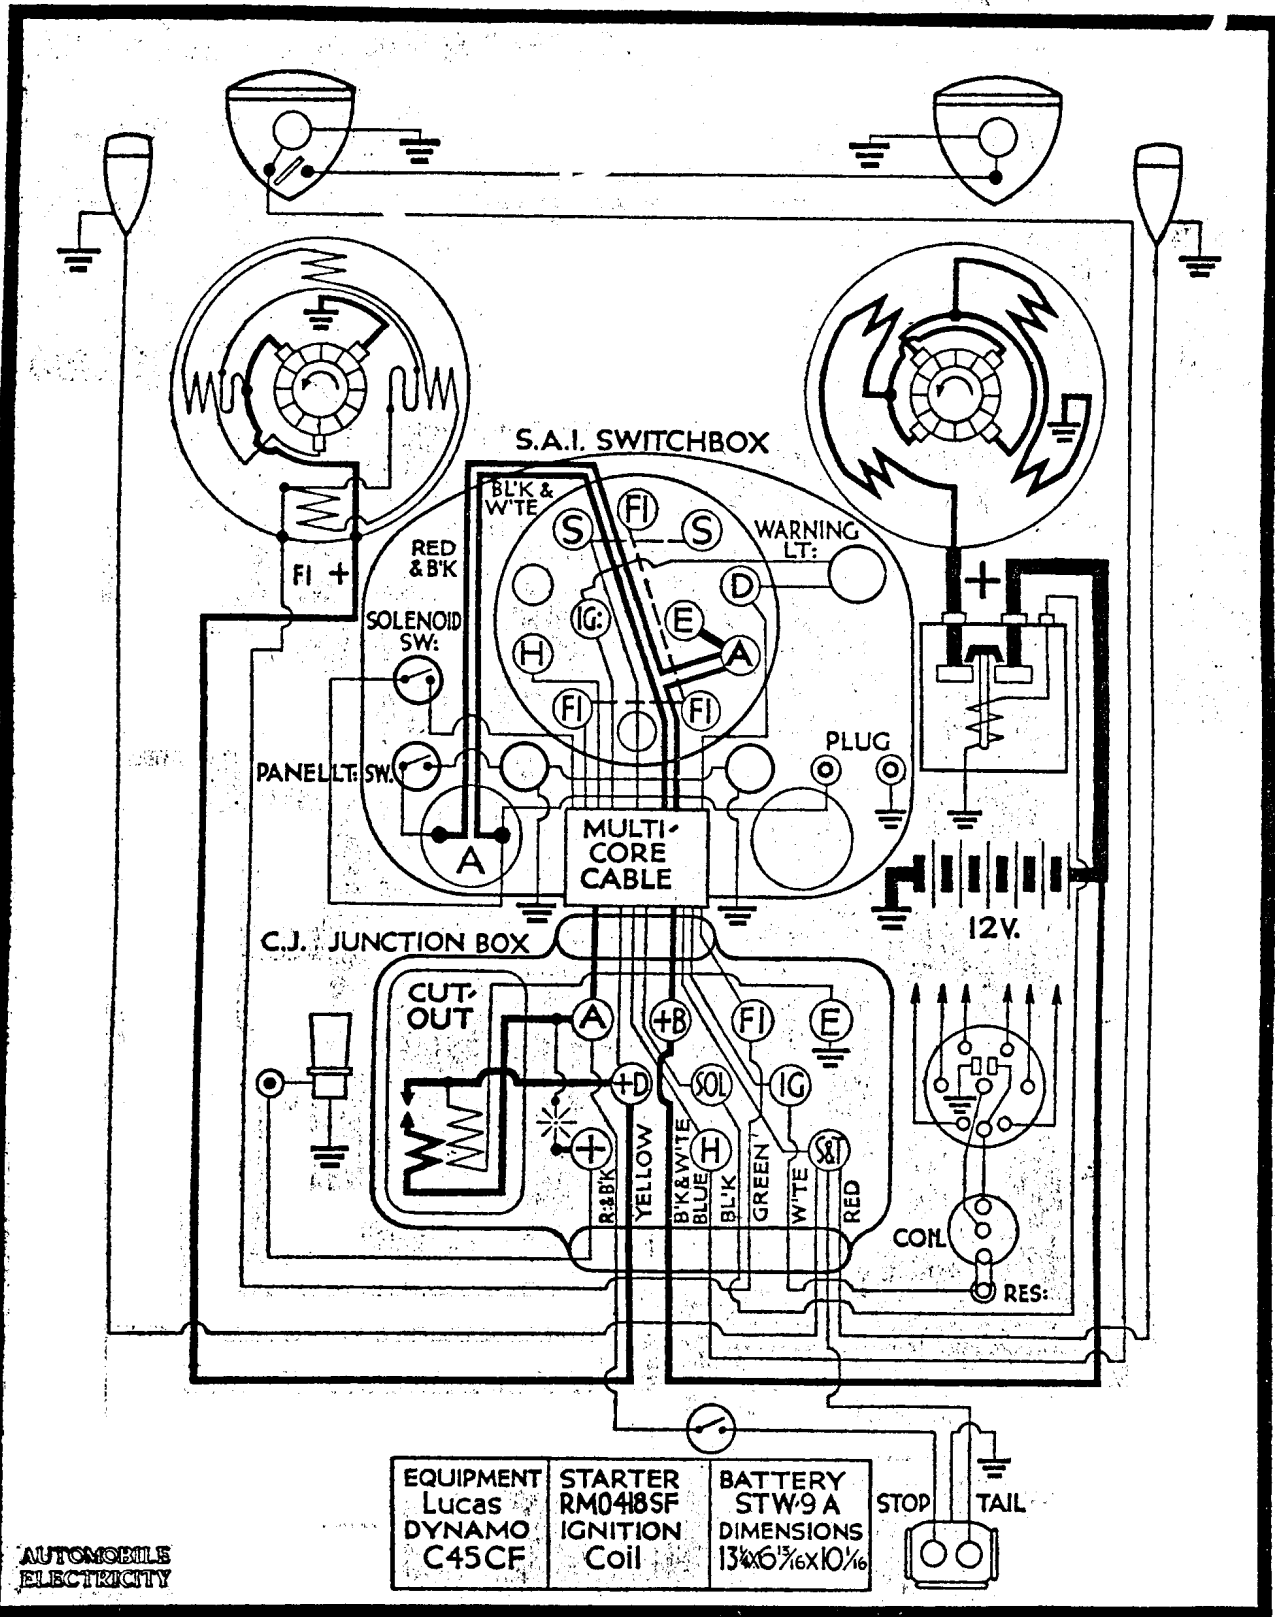

Automobile Electricity Wiring Diagram—D.213

AUTOMOBILE
ELECTRICITY

EQUIPMENT Lucas DYNAMO C45CF	STARTER RM0418SF IGNITION Coil	BATTERY STW-9 A DIMENSIONS 13 1/2 x 6 1/2 x 10 1/2
---------------------------------------	-----------------------------------------	-------------------------------------------------------------

1929 Whippet Light Six

CABLES REQUIRED.

HEAD, SIDE & TAIL LAMPS.

GENERATOR.

Here again we are giving the Cable numbers of both Ripogloss and Aluminium armoured cables. Care should always be taken to definitely specify the correct cable numbers when supplies are needed.